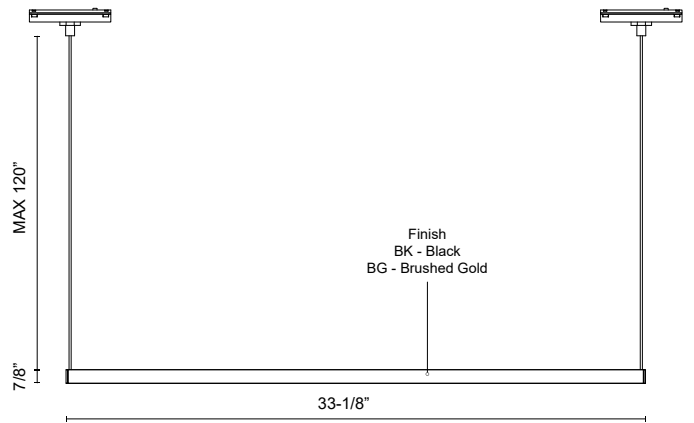

MIRA
TRL28133
 LINEAR LIGHT BAR

PROJECT

TRL28133-BG-4K
 Brushed Gold

TRL28133-BK
 Black

TRL28133-BK-4K
 Black

TRL28133-BG
 Brushed Gold

SPECIFICATION DETAILS

Fixture Dimensions	L33-1/8" x W1-1/8" x H7/8"
Light Source	Low Voltage LED
Wattage	28W
Delivered Lumens	1120lm* (@3000K); 1200lm* (@4000K);
Voltage	48V, with DC Class 2 LED driver (see available canopy/driver options)
Color Temperature	3000K; 4000K;
CRI (Ra)	90CRI
LED Rated Life	50,000 hours
Adjustable	Yes
Wire Length	120" Max
Location	Dry
CEC Title 24 JA8	Yes, JA8-2022

* For custom options, consult factory for details.
 * For warranty information, please visit www.kuzcolighting.com/warranty

DESCRIPTION

Introducing the Mira track head for the Kuzco Trilo track system. Create ambiance with this elegant linear pendant design that provides ample downwards illumination to your space. Connect Mira anywhere along the Trilo track system to use. Each pendant comes with 120" of wire to adjust to the needs of your space.