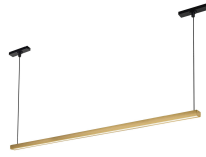

MIRA
TRL28133
 LINEAR LIGHT BAR

PROJECT

TRL28133-BG-4K
 Brushed Gold

TRL28133-BK
 Black

TRL28133-BK-4K
 Black

TRL28133-BG
 Brushed Gold

SPECIFICATION DETAILS

Fixture Dimensions	L33-1/8" x W1-1/8" x H7/8"
Light Source	Low Voltage LED
Wattage	28W
Delivered Lumens	1120lm* (@3000K); 1200lm* (@4000K);
Voltage	48V, with DC Class 2 LED driver (see available canopy/driver options)
Color Temperature	3000K; 4000K;
CRI (Ra)	90CRI
LED Rated Life	50,000 hours
Adjustable	Yes
Wire Length	120" Max
Location	Dry
CEC Title 24 JA8	Yes, JA8-2022

* For custom options, consult factory for details.
 * For warranty information, please visit www.kuzcolighting.com/warranty

DESCRIPTION

Introducing the Mira track head for the Kuzco Trilo track system. Create ambiance with this elegant linear pendant design that provides ample downwards illumination to your space. Connect Mira anywhere along the Trilo track system to use. Each pendant comes with 120" of wire to adjust to the needs of your space.